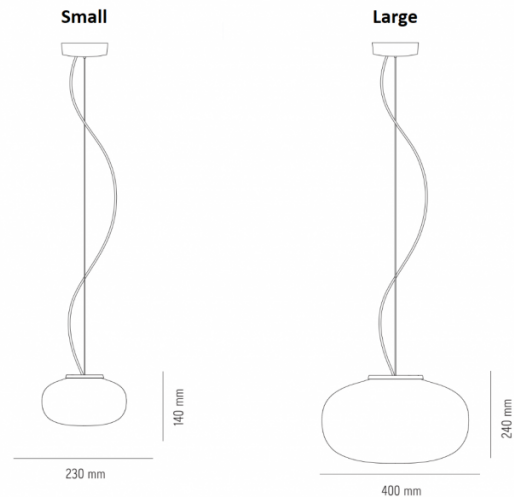

The Karl-Johan pendant lamp has an integrated LED light source which reflects on the glass to create a nice glow that is effective and warming. The opal glass finish creates a more diffused illumination whereas the light source can be seen more in the smoked glass finish. This pendant lamp is also available in a small or a large size, so you can find the right fit for your interior. Use alone or in multiple to best utilise your setting.

PRODUCT SPECIFICATION

- Light Source:** 7W, 2700K, 530 lumens
- IP Code:** 20
- Dimming:** Dimmable via mains phase dimming
- Dimensions:** Ø23cm
Height: 14cm

Ø13cm ceiling canopy
340cm cable length

For all sales and technical enquiries, please contact: