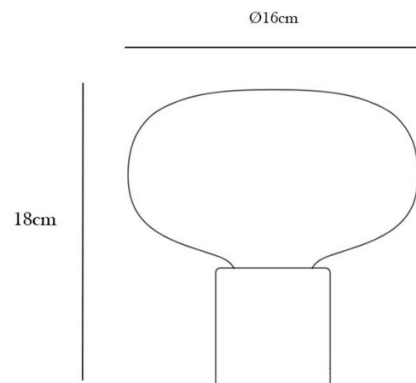

The Karl Johan Portable Table Lamp is charged with an included magnetic cable and can light for up to 22 hours.

PRODUCT SPECIFICATION

Light Source: 75W, 2700K, 160 Lumens

IP Code: 65

Dimming: Integrated dimmer on the product.

Dimensions: Shade: Ø16cm
Height: 18cm
Charging Cable Length: 150cm

For all sales and technical enquiries, please contact:

+44 (0)114 263 4266

info@davidvillagelighting.co.uk

www.davidvillagelighting.co.uk