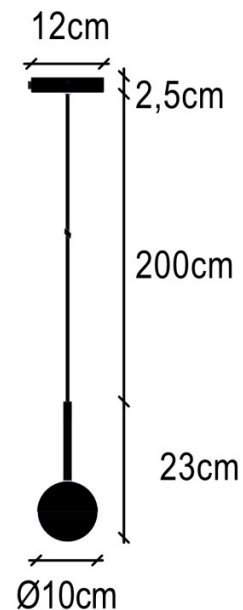

PRODUCT SPECIFICATION

Light Source: 1 x Max 5W G9 (excluded)

IP Code: 20

Dimming: Dimmable via mains phase dimming.

Dimensions: Shade: Ø10cm
Shade Height: 23cm
Cable Length: 200cm
Ceiling Canopy: 12cm x 2.5cm