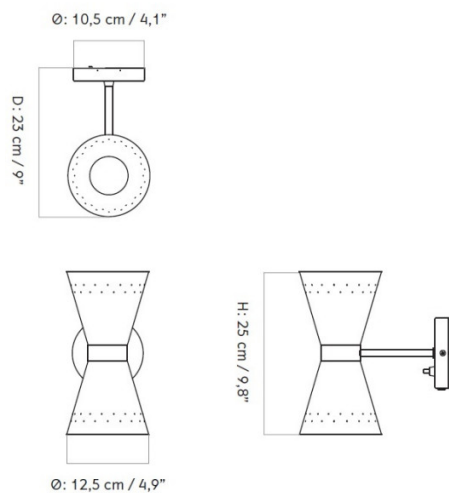

PRODUCT SPECIFICATION

- **Light Source:** 2 x 35W GU10 (excluded)
- **IP Code:** 20
- **Dimming:** Hard-Wired - Dimmable via mains phase dimming.
  Plug & Cable - On/off switch included on cable.
- **Dimensions:** 23 cm depth
  25 cm height
  Ø12.5 cm
  Ø10.5 cm wall canopy

  200cm cable length