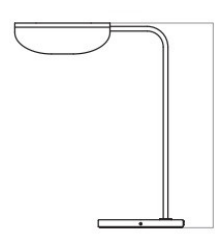

The shade can also be adjusted and moved on the stem to direct the light into your space. This makes the Audo Copenhagen Wing table lamp ideal for task lighting as well as indirect accent lighting for a living space or bedroom. The minimalist polished aluminium material allows this table lamp to effortlessly blend itself into any interior.

PRODUCT SPECIFICATION

Light Source: 1 x max 60W E27 (excluded)

IP Code: 20

Dimming: In line on/off switch included on cable

Dimensions: 56cm height
46cm depth
Ø27cm base
200cm cable length

W: 27 cm / 10,6"