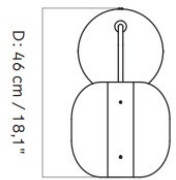

The shade can also be adjusted and moved on the stem to direct the light into your space. This makes the Audo Copenhagen Wing table lamp ideal for task lighting as well as indirect accent lighting for a living space or bedroom. The minimalist polished aluminium material allows this table lamp to effortlessly blend itself into any interior.

PRODUCT SPECIFICATION

Light Source: 1 x max 60W E27 (excluded)

IP Code: 20

Dimming: In line on/off switch included on cable

Dimensions: 56cm height
46cm depth
Ø27cm base
200cm cable length

W: 27 cm / 10,6"