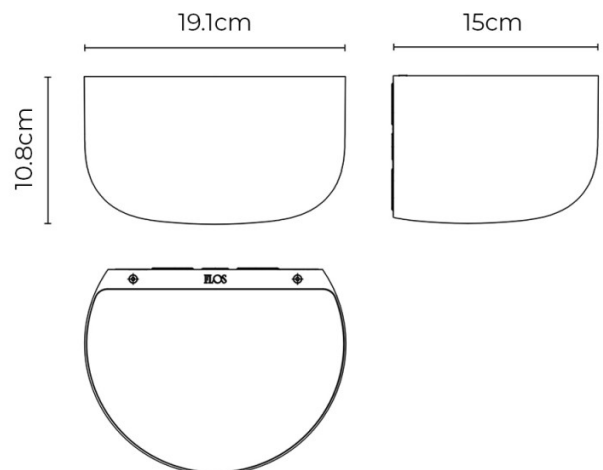

FLOS

Flos Bellhop Wall Up LED Light

LA5456/W

SOURCE: <https://www.davidvillagelighting.co.uk/product/Flos-Bellhop-Wall-Up-LED-Light/10000747>

PRODUCT DESCRIPTION

Designer: Edward Barber & Jay Osgerby

Flos Bellhop Wall Up

An elegant addition to the Bellhop Collection, the Flos Bellhop Wall Up Light was designed by Edward Barber and Jay Osgerby. The Wall Up provides an indirect warm white light emission and can be installed facing upwards or downwards. Available in the same bright finish options as the Bellhop Portable: white, grey, grey blue, brick red, cioko and yellow - the Bellhop Wall Up brings a touch of colour to any space. Its IP44 rating allows you to install it in both indoor and outdoor areas, as well as bathrooms and wet rooms.

The Flos Bellhop Wall Up is a future-proof luminaire, designed via the Flos For Future initiative, and can be disassembled and recycled separately. The LED light source has a 50.000 hours lifetime and can be replaced (by a professional) after that. It is an excellent way to add soft indirect illumination to a range of spaces, and can be easily dimmed to personalise the ambience for your needs.

PRODUCT SPECIFICATION

Light Source: 17W, 2700K, 1600 Lumens

IP Code: 44

Dimming: Dimmable via Triac dimming.

Dimensions: Height: 10.8cm
Width: 19.1cm
Depth: 15cm