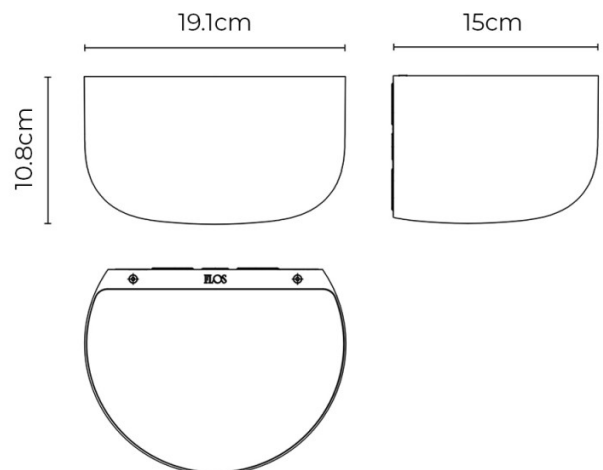

## PRODUCT SPECIFICATION

**Light Source:** 17W, 2700K, 1600 Lumens

**IP Code:** 44

**Dimming:** Dimmable via Triac dimming.

**Dimensions:** Height: 10.8cm  
Width: 19.1cm  
Depth: 15cm

**For all sales and technical enquiries, please contact:**