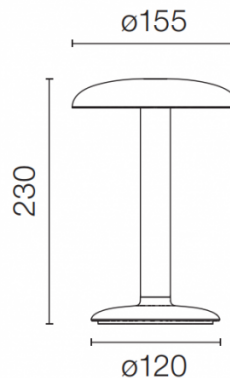

PRODUCT SPECIFICATION

Light Source:	Warmest White (2700K) - 2,5W, 2700K, 159 lumens Warm White (3000K) - 2.5W, 3000K, 169 lumens
IP Code:	54
Dimming:	Integrated dimmer on product.
Dimensions:	Shade: Ø15.5cm Height: 23cm Base: Ø12cm