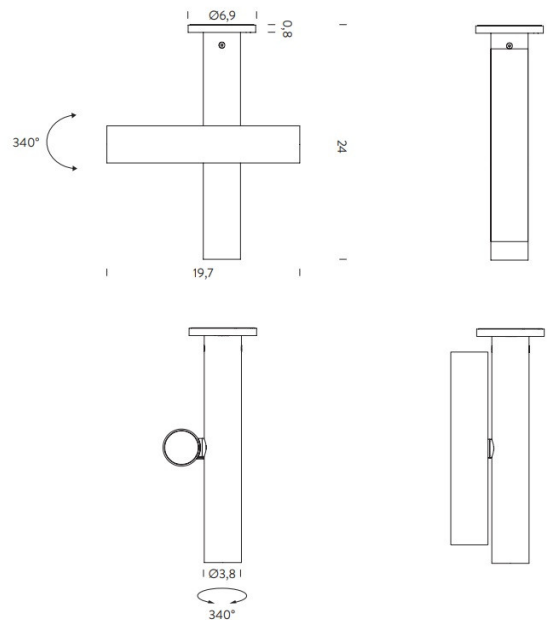

### Nemo Lighting Tubes LED Ceiling Light

The Nemo Lighting Tubes LED Ceiling light is the most recent addition to the Tubes collection and features two light sources located inside the extruded aluminium tubes. A unique feature of this ceiling lamp is the adjustable tube that runs parallel to the other. This tube can be moved and rotated to create a spotlight effect perfect for functional spaces such as work areas and offices.

### PRODUCT SPECIFICATION

- Light Source:** 2 x 4W, 2700K, 374 lumens
- IP Code:** 20
- Dimming:** Dimmable via Triac dimming
- Dimensions:** 24cm height  
Ø6.9cm base  
19.7cm max width

For all sales and technical enquiries, please contact: