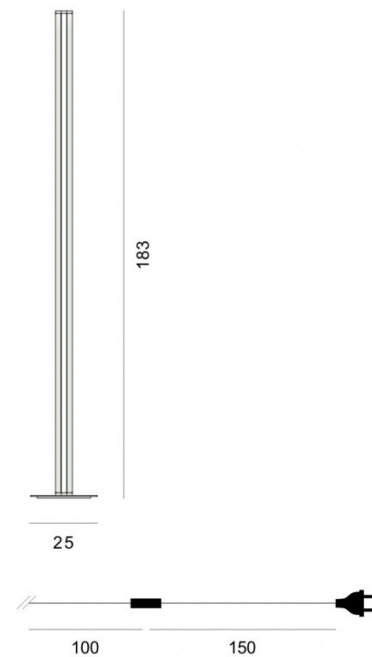

**Foscarini Chiaroscuro LED Floor  
Lamp**

The Foscarini Chiaroscuro Floor Lamp produces an all-around indirect light, built from the classic floor lamp by Pietro Chiesa and reimaged by brothers Achille and Pier Giacomo Castiglioni. Alberto and Francesco Meda have expanded on the lamp's functionality. The Chiaroscuro lamp differs from any classic floor lamp in that it emits light sideways and towards the ceiling.

The latest launch from Foscarini, Chiaroscuro is a new kind of expression of Foscarini's experimental ideas. The Medas, father and son designer duo, wanted to create an object that albeit complex internally, would appear simple to its user. Fitting with today's standards, the lamp has elements that are easy to assemble and disassemble, as well as repair. Made of aluminium extrusions, which allowed the designers to "hide" all the technical features, beautifully combined with a polycarbonate diffuser. Available in dark red or titanium finish, and can be dimmed with an in-line dimmer.

**PRODUCT SPECIFICATION**

**Light Source:** 37W, 2700K, 4730 Lumens

**IP Code:** 20

**Dimming:** In-line dimmer included on product.

**Dimensions:** Height: 183cm  
Base Width: 25cm  
Cable Length: 250cm

**For all sales and technical enquiries, please contact:**