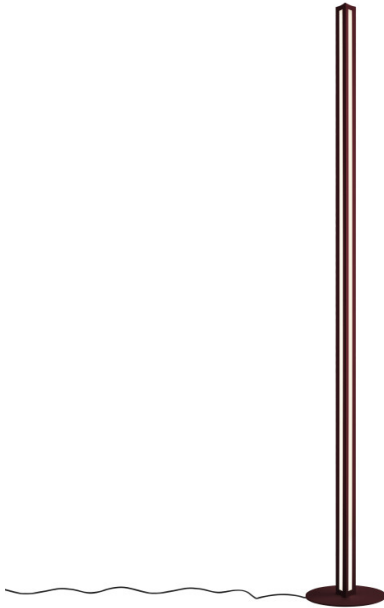

**FOSCARINI**

**Foscarini Chiaroscuro LED  
Floor Lamp**

LA10665

SOURCE: <https://www.davidvillagelighting.co.uk/product/Foscarini-Chiaroscuro-LED-Floor-Lamp/10000732>

**PRODUCT DESCRIPTION**

**Designer:** Alberto Meda & Francesco Meda

**Foscarini Chiaroscuro LED Floor  
Lamp**

The Foscarini Chiaroscuro Floor Lamp produces an all-around indirect light, built from the classic floor lamp by Pietro Chiesa and reimaged by brothers Achille and Pier Giacomo Castiglioni. Alberto and Francesco Meda have expanded on the lamp's functionality. The Chiaroscuro lamp differs from any classic floor lamp in that it emits light sideways and towards the ceiling.

The latest launch from Foscarini, Chiaroscuro is a new kind of expression of Foscarini's experimental ideas. The Medas, father and son designer duo, wanted to create an object that albeit complex internally, would appear simple to its user. Fitting with today's standards, the lamp has elements that are easy to assemble and disassemble, as well as repair. Made of aluminium extrusions, which allowed the designers to "hide" all the technical features, beautifully combined with a polycarbonate diffuser. Available in dark red or titanium finish, and can be dimmed with an in-line dimmer.

**PRODUCT SPECIFICATION**

**Light Source:** 37W, 2700K, 4730 Lumens

**IP Code:** 20

**Dimming:** In-line dimmer included on product.

**Dimensions:** Height: 183cm  
Base Width: 25cm  
Cable Length: 250cm

**For all sales and technical enquiries, please contact:**