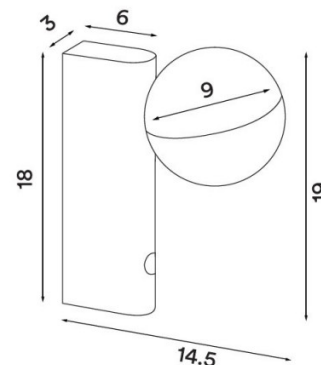

The Mini Balancer can either be installed directly onto the wall, keeping the cable and plug, or installed into the mains electricity by removing the cable and plug.

PRODUCT SPECIFICATION

Light Source: 6W, 2700K, 550 Lumens

IP Code: 20

Dimming: Integrated dimmer on the product.

Dimensions: Shade: Ø9cm
Height: 19cm
Base Length: 18cm
Depth: 14.5cm
Cable Length: 200cm

For all sales and technical enquiries, please contact:

+44 (0)114 263 4266