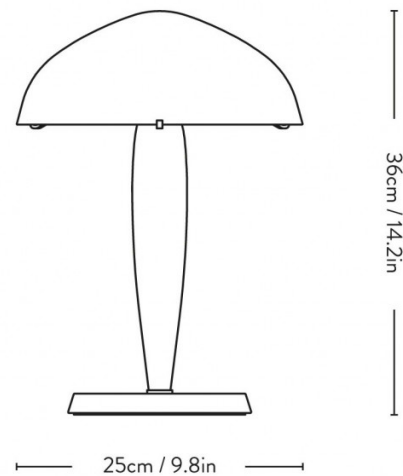

PRODUCT SPECIFICATION

Light Source: 1 x Max 5W LED E14 (excluded)

IP Code: 20

Dimming: In line dimmer included on cable.

Dimensions: Shade: Ø25cm
Height: 36cm
Cable Length: 200cm

For all sales and technical enquiries, please contact: