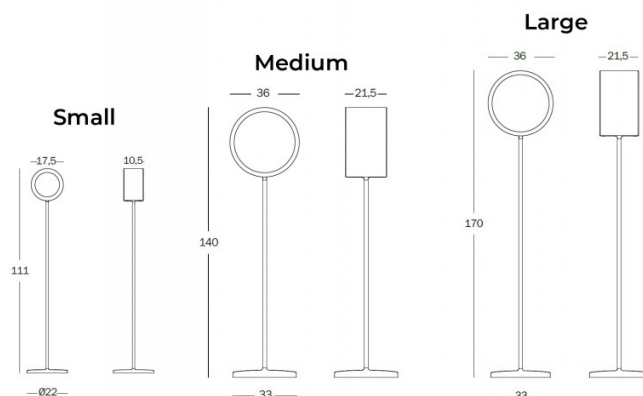

The Lost floor light strips away the complicated lampshade, featuring a simple round shade that has an innovative LED light source on the outside of the structure. The middle void of the shade becomes the focal point, framing your setting and creating a minimalist aesthetic. The floor lamp can be cleverly dimmed by placing your hand in the middle of the lampshade and the classic black finish means it can slip into any design scheme. Available in a small or large size.

PRODUCT SPECIFICATION

Light Source: **Small** - 9W, 3000K, 1200 lumens  
**Medium** - 30W, 3000K, 5000 lumens  
**Large** - 30W, 3000K, 5000 lumens

IP Code: 20

Dimming: Integrated dimmer on the product

Dimensions: **Small:**  
 Ø17.5cm shade  
 111cm height  
 Ø22cm base

**Medium:**  
 Ø36cm shade  
 140cm height  
 Ø33cm base

**Large:**  
 Ø36cm shade  
 170cm height  
 Ø33cm base

200cm cable length

**For all sales and technical enquiries, please contact:**

+44 (0)114 263 4266