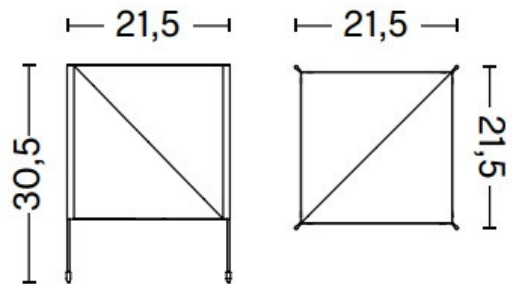

HAY

HAY Paper Cube Table Lamp

LA10647

SOURCE: <https://www.davidvillagelighting.co.uk/product/HAY-Paper-Cube-Table-Lamp/10000683>

PRODUCT DESCRIPTION

Designer: Bertjan Pot

HAY Paper Cube Table Lamp

Designed by Bertjan Pot, the Paper Cube table lamp is an elegant and simple table lamp that emits a calming diffused light into your space. With the delicate structure and illuminated Japanese paper shade, the Paper Cube is a design that embodies the therapeutic nature of the Japanese paper folding technique. The easy-to-assemble design features four wooden legs and expertly folded paper made from recycled bottles.

Light Source: 1 x Max 8W E14 LED (Excluded)

IP Code: 20

Dimming: In-line on/off switch included on cable.

Dimensions: Height: 30.5cm
Width: 21.5
Depth: 21.5
Cable Length: 240cm

For all sales and technical enquiries, please contact: