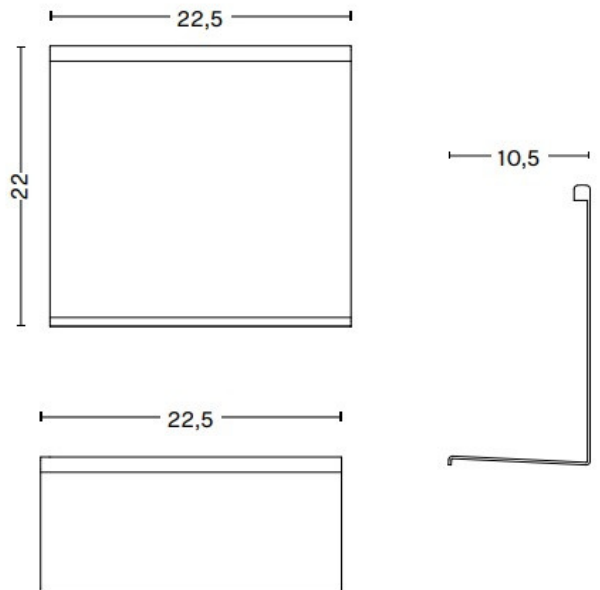

HAY

HAY LBM LED Table Lamp

LA10643

SOURCE: <https://www.davidvillagelighting.co.uk/product/HAY-LBM-LED-Table-Lamp/10000675>

PRODUCT DESCRIPTION

Designer: Moisés Hernández

HAY LBM LED Table Lamp

The LBM Table Lamp design was inspired by Luis Barragán Morfín, a Mexican architect who is regarded as the most prominent figure in modern Mexican architecture. The LBM echoes Luis Barragán Morfín's use of geometry, colour, and light to create a sense of dimension. The lamp's monolithic frame is crafted from thin planes of vertical sheet steel for a sculptural presence that maintains visual lightness. This artistic quality makes the LBM appealing both when in use and switched off.

PRODUCT SPECIFICATION

- Light Source:** 8W, 2800K, 360 Lumens
- IP Code:** 20
- Dimming:** In line Dimmer included on cable.
- Dimensions:** Height: 22cm
Width: 22.5cm
Depth: 10.5cm
Cable Length: 200cm