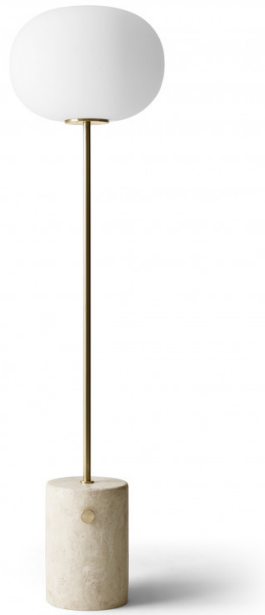

Audo Copenhagen JWDA Floor Lamp

LA10441/F

SOURCE: <https://www.davidvillagelighting.co.uk/product/audo-copenhagen-jwda-floor-lamp/10000666>

PRODUCT DESCRIPTION

Designer: Jonas Wagell

JWDA Floor Lamp by Audo Copenhagen

Designed by Jonas Wagell, the JWDA floor light features a beautiful combination of materials to produce a timeless and elegant lighting design. The floor lamp consists of an opal glass elliptical lampshade which is paired with a brass stem and a heavy stone base made from either travertine or marble. The contrasts between the three material work together gorgeously, producing a luxurious and eye-catching aesthetic.

Like the rest of the [Audo Copenhagen JWDA collection](#), the JWDA floor lamp is inspired by a traditional oil lamp, featuring a dimmer switch knob on the base in recognition of the classic lamps. The floor light comes in either a beige travertine or white marble finish which are paired with bronzed brass or brushed brass respectively. Use the JWDA floor as a stunning atmospheric light that produces a warm yet effective glow.