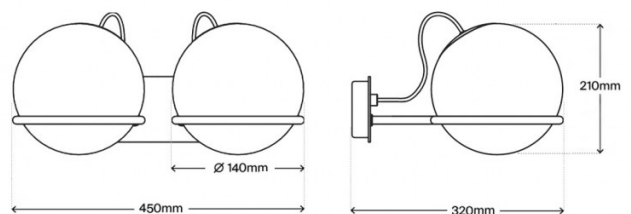

PRODUCT SPECIFICATION

Light Source: **Model 237/2** - 2 x max 4.5W E14 LED (included)
Model 238/2 - 2 x max 7W E27 LED (included)

IP Code: 20

Dimming: Dimmable via mains phase dimming

Dimensions: Model 237/2:
 Ø14cm shade
 15cm height
 30cm width
 23cm depth from wall

Model 238/2:
 Ø14cm shade
 21cm height
 45cm width
 32cm depth from wall

Model 237/2

Model 238/2

For all sales and technical enquiries, please contact:

+44 (0)114 263 4266

info@davidvillagelighting.co.uk

www.davidvillagelighting.co.uk