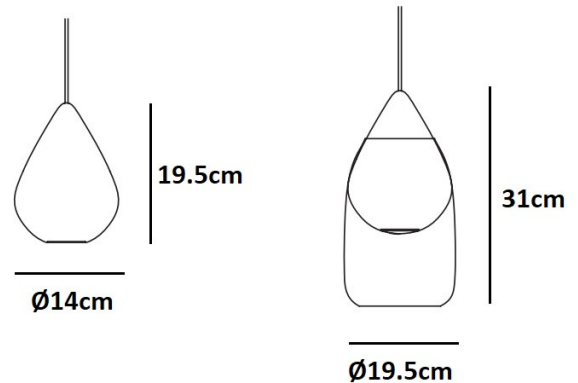

For all sales and technical enquiries, please contact:

+44 (0)114 263 4266

info@davidvillagelighting.co.uk

www.davidvillagelighting.co.uk