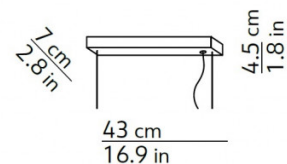

PRODUCT SPECIFICATION

Light Source: 2700K: 42W, 2700K, 5150 Lumens
3000K: 42W, 3000K, 5300 Lumens

IP Code: 20

Dimming: Dimmable via mains phase dimming.

Dimensions: Length: 150cm
Height: 6.5cm
Width: 5cm
Ceiling Canopy: 43 x 7 x 4.5cm