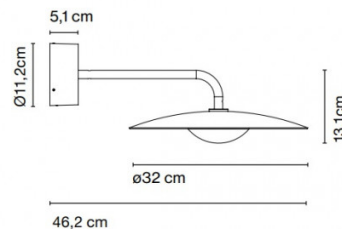

Please note, that this product is supplied with a remote driver which needs to be located within the vicinity of the product. Please consult your electrician.

PRODUCT SPECIFICATION

Light Source: **Ginger 20A:** 5W, 2700K, 495 lumens
Ginger 32A: 8.2W, 2700K, 913 lumens

IP Code: 65

Dimming: Dimmable via Triac dimming.

Dimensions: Ginger 20A:
Ø20cm shade
Ø7.5cm wall mount
29.3cm depth from wall

Ginger 32A:
Ø32cm shade
Ø11.2cm wall mount
46.2cm depth from wall

Ginger 32A IP65