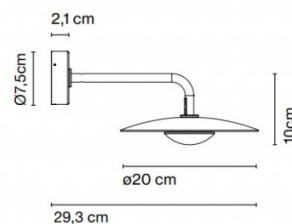

Ginger 20A IP65