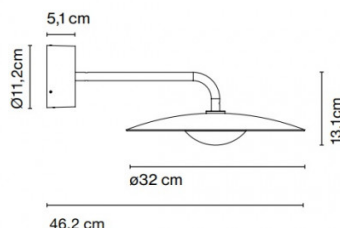

Please note, that this product is supplied with a remote driver which needs to be located within the vicinity of the product. Please consult your electrician.

PRODUCT SPECIFICATION

Light Source: **Ginger 20A:** 5W, 2700K, 495 lumens
Ginger 32A: 8.2W, 2700K, 913 lumens

IP Code: 65

Dimming: Dimmable via Triac dimming.

Dimensions: Ginger 20A:
Ø20cm shade
Ø7.5cm wall mount
29.3cm depth from wall

Ginger 32A:
Ø32cm shade
Ø11.2cm wall mount
46.2cm depth from wall

Ginger 32A IP65