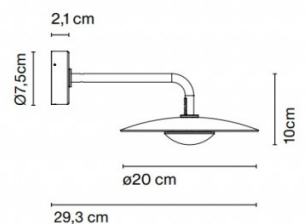

Ginger 20A IP65