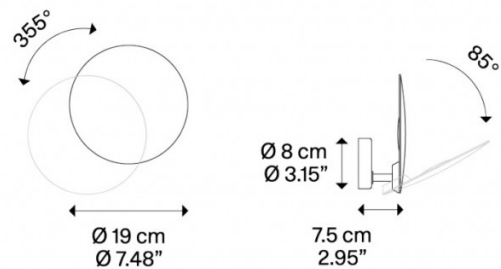

The Puzzle Round Single is characterised by its soft lines and unobtrusive aesthetics. The wall or ceiling light is adjustable, as you can rotate by 355° or tilt by 85°.

The Puzzle light is made of aluminium and is available in three matt finishes: black, champagne and white. With its soft, geometric form the Puzzle Round diffuses the light onto any wall or ceiling surface. The light is also available in a choice of two colours temperatures, warmest white (2700K) or warm white (3000K).

Explore the [Puzzle collection](#), which also includes the Puzzle Round Double.

PRODUCT SPECIFICATION

**Light Source:** 15W, 2700K, 1750 lumens  
or  
15W, 3000K, 1850 lumens

**IP Code:** 20

**Dimming:** Dimmable via Triac dimming

**Dimensions:** Ø 19 cm  
7.5 cm depth

For all sales and technical enquiries, please contact:

+44 (0)114 263 4266

info@davidvillagelighting.co.uk

www.davidvillagelighting.co.uk