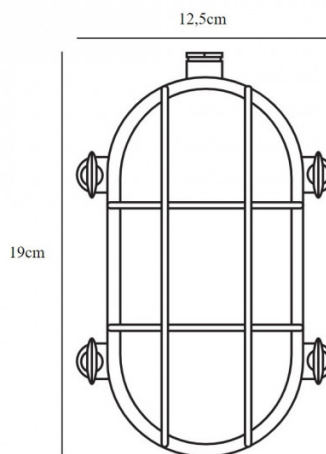

PRODUCT SPECIFICATION

- Light Source:** 1 x Max 12.5W E27 (excluded)
- IP Code:** 64
- Dimming:** Dimmable via mains phase dimming.
- Dimensions:** Width: 12.5cm
Length: 19cm

For all sales and technical enquiries, please contact: