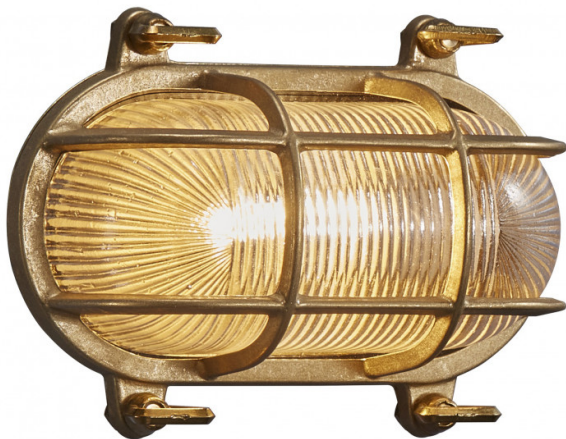

nordlux®

Nordlux Helford Outdoor Wall Light

LA10621

SOURCE: <https://www.davidvillagelighting.co.uk/product/Nordlux-Helford-Outdoor-Wall-Light/10000628>

PRODUCT DESCRIPTION

Helford Outdoor Wall Light by Nordlux

The Helford wall light embodies maritime design, inspired by the harsh Nordic coastline weather and the raw nature of the landscape. The wall lamp is made from glass and features a stunning metal structure that adds a rustic feel. The wall lamp is made to last in rough weather and is part of Nordlux's wider seaside collection which uses materials that mature beautifully overtime.

The Helford wall lamp is made from brass in either a brass or nickel finish, which will patina overtime to create a new and gorgeous aesthetic as the years go by. The wall light is best used by exterior doorways, walls, driveways, gardens and more for a vintage and classic look.

PRODUCT SPECIFICATION

- Light Source:** 1 x Max 12.5W E27 (excluded)
- IP Code:** 64
- Dimming:** Dimmable via mains phase dimming.
- Dimensions:** Width: 12.5cm
Length: 19cm

For all sales and technical enquiries, please contact: