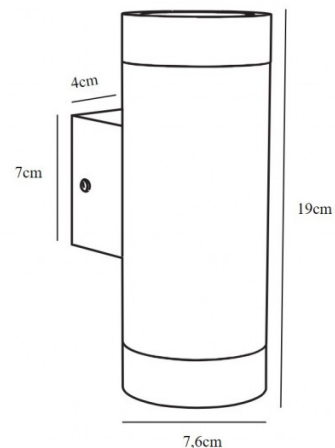

The Nordlux Tin Maxi outdoor wall light is the perfect solution for outdoor spaces, featuring a slimline metal design and two light sources. The wall light has a cylindrical structure which sits subtly on a slender wall base for an effective and helpful illumination. The Tin Maxi is double ended so provides both an upward and downward-directed glow.

The Nordlux Tin Maxi is also available with a motion sensor, please [contact us](#) for more info and prices.

PRODUCT SPECIFICATION

- Light Source:** 2 x Max 35W GU10 (excluded)
- IP Code:** 54
- Dimming:** Dimmable via mains phase dimming.
- Dimensions:** Ø7.6cm
Height: 19cm
Wall Base Height: 7cm
Wall Base Length: 4cm