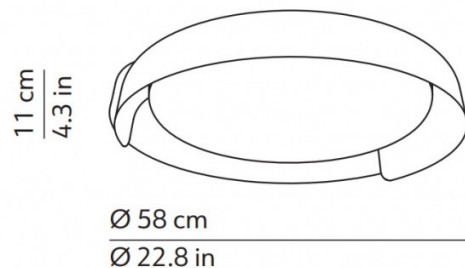

PRODUCT SPECIFICATION

Light Source: 2700K: 42W, 2700K, 4200 Lumens
3000K: 42W, 3000K, 4350 Lumens

IP Code: 20

Dimming: Dimmable via mains phase dimming.

Dimensions: Ø58cm
Depth: 11cm

For all sales and technical enquiries, please contact: