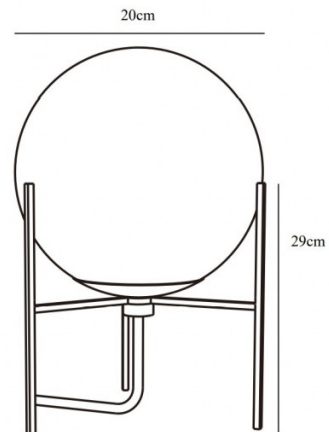

nordlux®

Nordlux Alton Table Lamp

LA10603/T

SOURCE: <https://www.davidvillagelighting.co.uk/product/Nordlux-Alton-Table-Lamp/10000604>

PRODUCT DESCRIPTION

Alton Table Lamp by Nordlux

The Alton table lamp is characterised by a glass globe that sits in a simple three-legged structure. Inspired by the principles of Nordic design, this table light thoroughly encapsulates those principles by having a minimalist and simplistic design.

PRODUCT SPECIFICATION

Light Source: 1 x Max 15W E14 (excluded)

IP Code: 20

Dimming: In line on/off switch included on cable.

Dimensions: Shade: Ø20cm
Base Height: 29cm
Cable Length: 150cm

For all sales and technical enquiries, please contact: