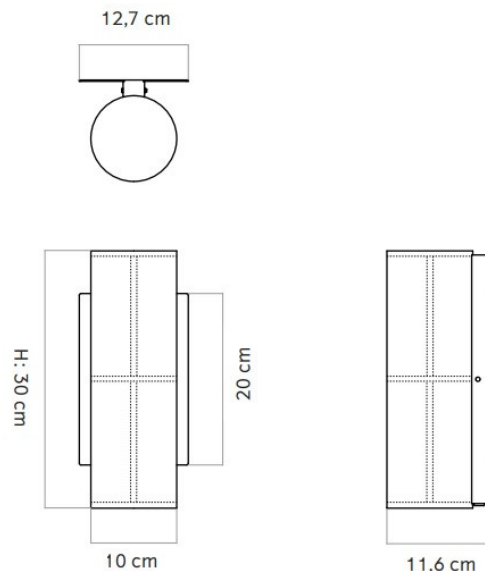

This lamp can either be installed near a socket with an on/off switch on the wire or as a hardwired wall light.

PRODUCT SPECIFICATION

- Light Source:** 4W, 2700K, 380 Lumens
- IP Code:** 20
- Dimming:** **Cable and plug:** In line on/off switch included on cable.
Hardwired: Dimmable via mains phase dimming.
- Dimensions:** Shade: Ø10cm
Height: 30cm
Width: 12.7cm
Depth: 11.6cm
Cable Length: 200cm