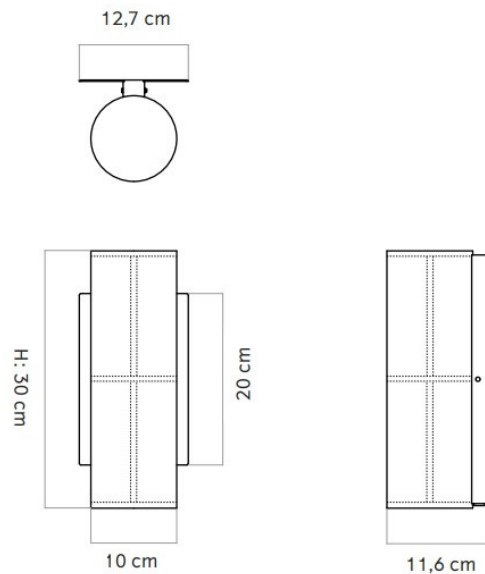

## PRODUCT SPECIFICATION

- Light Source:** 4W, 2700K, 380 Lumens
- IP Code:** 20
- Dimming:** **Hardwired:** Dimmable via mains phase dimming.  
**Cable and plug:** In line on/off switch included on cable.
- Dimensions:** Shade: Ø10cm  
Height: 30cm  
Width: 12.7cm  
Depth: 11.6cm  
Cable Length: 200cm