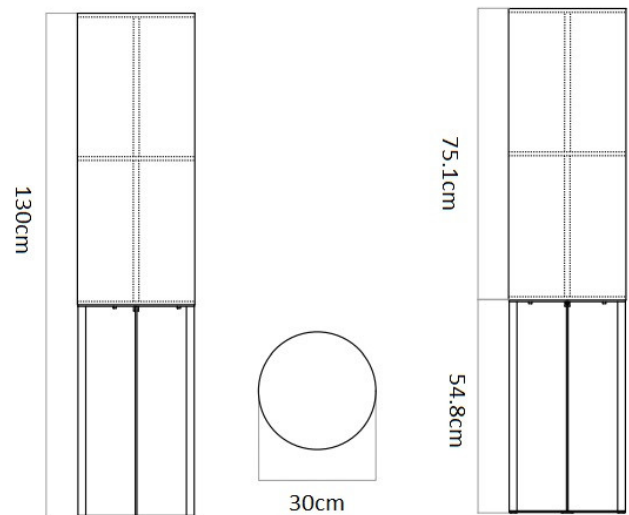

## PRODUCT SPECIFICATION

- Light Source:** 2 x Max 40W E27 (excluded)
- IP Code:** 20
- Dimming:** In-line dimmer included on cable.
- Dimensions:** Ø30cm  
Height: 130cm  
Cable Length: 220cm

**For all sales and technical enquiries, please contact:**