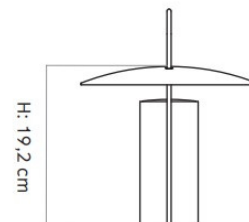

PRODUCT SPECIFICATION

Light Source: 2.5W, 2750K, 150 lumens

IP Code: 44

Dimming: Integrated dimmer on the product

Dimensions: Ø21.2cm
Height: 23.5cm
Charger Cable Length: 70cm

Ø: 21,2 cm

H: 23,5 cm

Ø: 7,5 cm