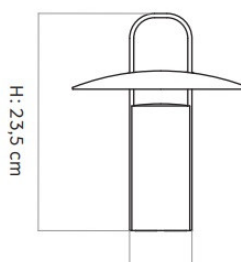

PRODUCT SPECIFICATION

Light Source: 2.5W, 2750K, 150 lumens

IP Code: 44

Dimming: Integrated dimmer on the product

Dimensions: Ø21.2cm
Height: 23.5cm
Charger Cable Length: 70cm

Ø: 21,2 cm

H: 23,5 cm

Ø: 7,5 cm

H: 19,2 cm

For all sales and technical enquiries, please contact:

+44 (0)114 263 4266

info@davidvillagelighting.co.uk

www.davidvillagelighting.co.uk