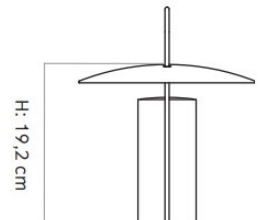

PRODUCT SPECIFICATION

- Light Source:** 2.5W, 2750K, 150 lumens
- IP Code:** 44
- Dimming:** Integrated dimmer on the product
- Dimensions:** 23.5cm height
Ø21.2cm
70cm charger cable length

Ø: 21,2 cm

H: 23,5 cm

Ø: 7,5 cm

H: 19,2 cm

For all sales and technical enquiries, please contact:

+44 (0)114 263 4266

info@davidvillagelighting.co.uk

www.davidvillagelighting.co.uk