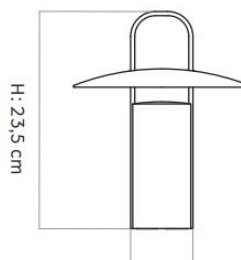

PRODUCT SPECIFICATION

- Light Source:** 2.5W, 2750K, 150 lumens
- IP Code:** 44
- Dimming:** Integrated dimmer on the product
- Dimensions:** 23.5cm height
Ø21.2cm
70cm charger cable length

Ø: 21,2 cm

H: 23,5 cm

Ø: 7,5 cm

H: 19,2 cm

For all sales and technical enquiries, please contact:

+44 (0)114 263 4266

info@davidvillagelighting.co.uk

www.davidvillagelighting.co.uk