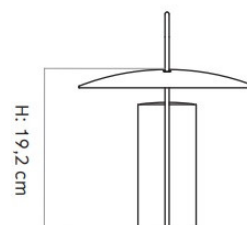

PRODUCT SPECIFICATION

Light Source: 2.5W, 2750K, 150 lumens

IP Code: 44

Dimming: Integrated dimmer on the product

Dimensions: Ø21.2cm
Height: 23.5cm
Charger Cable Length: 70cm

Ø: 21,2 cm

H: 23,5 cm

Ø: 7,5 cm

H: 19,2 cm

For all sales and technical enquiries, please contact:

+44 (0)114 263 4266

info@davidvillagelighting.co.uk

www.davidvillagelighting.co.uk