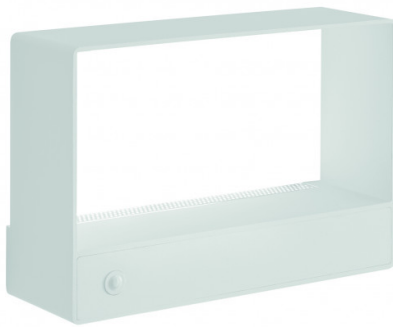

Bover Kira LED Wall Light

LA10605

SOURCE: <https://www.davidvillagelighting.co.uk/product/Bover-Kira-LED-Wall-Light/10000591>

PRODUCT DESCRIPTION

Designer: Danos Salgados

Kira A/01 LED Wall Light by Bover

Designed by Danos Salgados, the Kira Wall Light consists of a box frame that is lit up by an integrated LED light source. The subtle white finish of this lamp guarantees a soft and ambient glow, perfect for rooms where you need to create a cosy atmosphere.

Primarily designed for use in bedrooms, the Kira wall lamp is wonderful as a bedside companion with ease of use at the forefront of design. The wall light is equipped with a dimmer switch on the front which steps in three light intensities so you can change the lighting in your space as you wish. The switch can also be configured to either be on the right or left side when you install. A stylish and modern take on a bedside lamp.

PRODUCT SPECIFICATION

- Light Source:** 8.4W, 2700K, 1100 Lumens
- IP Code:** 20
- Dimming:** Integrated dimmer on the product.
- Dimensions:** Height: 17cm
Width: 24.5cm
Depth: 8.2cm

For all sales and technical enquiries, please contact: