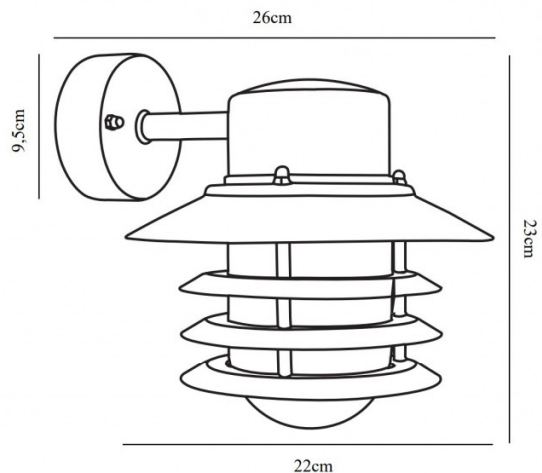

The Vejers wall light features a classic silhouette, featuring a stunning metal structure and glass lampshade. The light bulb sits inside the glass, exposed and glowing outwards, being a welcoming beacon in the night air. The coned lines of the wall lamp also create an alluring effect, looking chic and stylish in any exterior.

The Vejers outdoor wall lamp is available in a variety of finishes and in an up or down version so you can find the right look for your space. Perfect as a light by a doorway, on a patio or driveway, this wall lamp has an IP rating of 54 so is durable in many weathers.

PRODUCT SPECIFICATION

Light Source: 1 x Max 60W E27 (excluded)

IP Code: 54

Dimming: Dimmable via mains phase dimming.

Dimensions: Shade: Ø22cm
Height: 23cm
Depth: 26cm
Wall Base: Ø9.5cm

For all sales and technical enquiries, please contact: