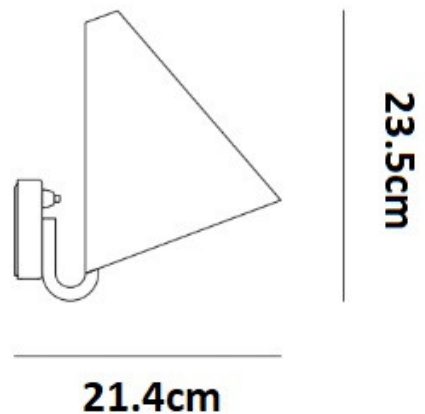

LYFA

LYFA Mosaik Wall Light

LA10600/W

SOURCE: <https://www.davidvillagelighting.co.uk/product/LYFA-Mosaik-Wall-Light/10000577>

PRODUCT DESCRIPTION

Designer: Bent Karlby

LYFA Mosaik Wall Light

The Mosaik wall light by LYFA is a sophisticated yet playful design that demonstrates the practicalities and beauty of a classic conical lampshade. The wide beam of directed light brings a functional element to the design as it can be used as a task light or to brighten up a dark hallway with ease. Available in a black or white finish, the Mosaik wall light features eye-catching brass detailing that is not only highlighted by the contrast with white and black but is also highlighted by the opening at the top of the shade. A small circular opening allows for a slither of light to escape and illuminate the brass features. This small addition demonstrates the thought and care that went into the design of the Mosaik wall light.

PRODUCT SPECIFICATION

- Light Source:** 1 x Max 40W E27 (Excluded)
- IP Code:** 20
- Dimming:** Dimmable via mains phase dimming.
- Dimensions:** Height: 23.5cm  
Depth from Wall: 21.4cm

For all sales and technical enquiries, please contact: