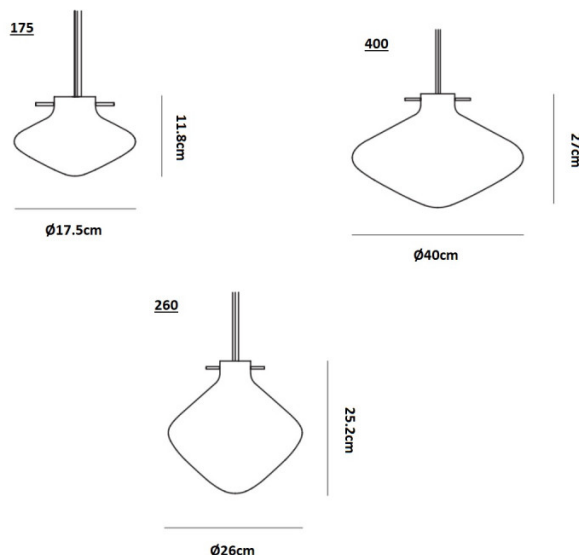

The Repose pendants are formed of three thick glossy opaline glass layers that beautifully diffuse the light into the space. This soothing light creates a calming atmosphere, ideal for a bedroom or living space where relaxation is key. The aim for this design was to 'bring serenity of mind' and was inspired by the simplicity and functionality of traditional Japanese hairpins. Place this lamp where calmness is needed, as it is intended to ease your mind and illuminate living spaces.

PRODUCT SPECIFICATION

Light Source: 175: 1 x max 40W G9
260: 1 x max 60W E14
400: 1 x max 60W E27
(excluded)

IP Code: 20

Dimming: Dimmable via mains phase dimming.

Dimensions: 175: Ø17.5cm x 11.8cm
260: Ø26cm x 25.2cm
400: Ø40cm x 27cm

300cm cable length