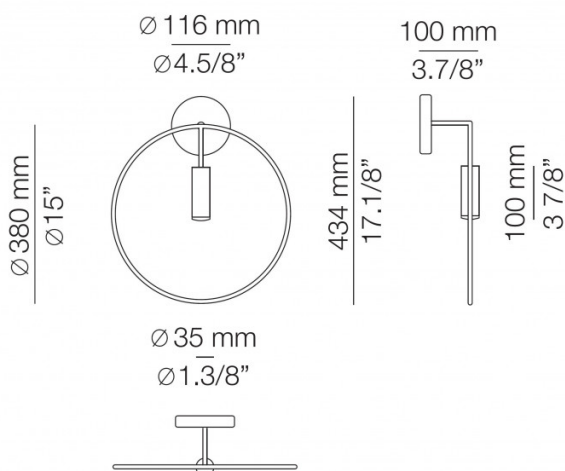

PRODUCT SPECIFICATION

Light Source: 6.2W, 2700K, 725 Lumens

IP Code: 20

Dimming: Non-dimmable.

Dimensions: Shade: Ø3.5cm
Shade Height: 10cm
Circle: Ø38cm
Height: 43.4cm
Depth: 10cm
Wall Base: Ø11.6cm

For all sales and technical enquiries, please contact: