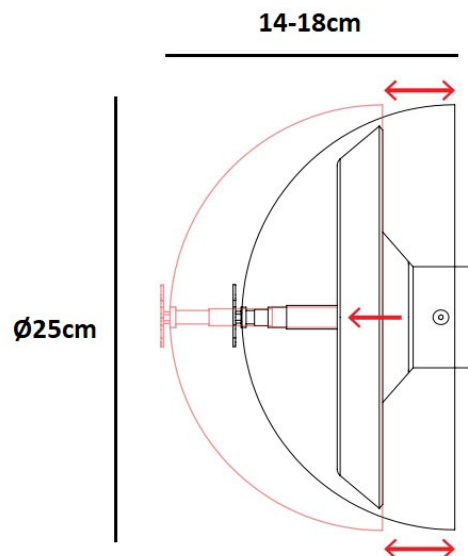

The Ale W wall light by Catellani & Smith is a simple yet elegant design that uses a stunning aluminium dome shade on an adjustable wall mount. This design is available in a selection of colours from black, white, blue, and magenta fluo. Bring a bright bold touch to your space and celebrate the simplistic beauty of aluminium as the main material used. An intriguing feature of this design is the delicate and detailed metallic silhouette of a fly that sits proudly in the centre of the dome shade. This small touch demonstrates the attention to detail and the beautiful subtlety behind the Ale collection.

Ph. credits: Nava Rapacchietta

PRODUCT SPECIFICATION

- Light Source:** 13W, 2700K, 2019 Lumens
- IP Code:** 20
- Dimming:** Dimmable via Triac dimming.
- Dimensions:** Shade: Ø25cm
Depth: 14-18cm

For all sales and technical enquiries, please contact: