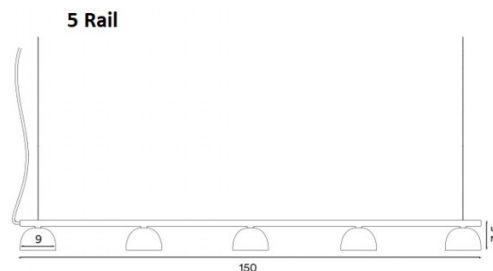

PRODUCT SPECIFICATION

Light Source: **3 Rail:** 3 x 6W, 2700K, 1650 Lumens
5 Rail: 5 x 6W, 2700K, 3300 Lumens

IP Code: 20

Dimming: Dimmable via mains phase dimming.

Dimensions: **3 Rail:**
Length: 90cm
Shade: Ø9cm
Height: 7.5cm
Hanging Wire: 360cm
Cable Length: 370cm

5 Rail:
Length: 150cm
Shade: Ø9cm
Height: 7.5cm
Hanging Wire: 360cm
Cable Length: 370cm

For all sales and technical enquiries, please contact:

+44 (0)114 263 4266

info@davidvillagelighting.co.uk

www.davidvillagelighting.co.uk