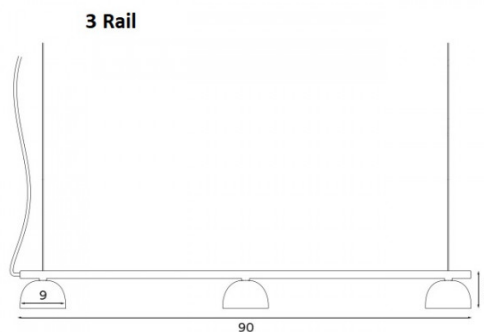

PRODUCT SPECIFICATION

Light Source: **3 Rail:** 3 x 6W, 2700K, 1650 Lumens
5 Rail: 5 x 6W, 2700K, 3300 Lumens

IP Code: 20

Dimming: Dimmable via mains phase dimming.

Dimensions: **3 Rail:**
Length: 90cm
Shade: Ø9cm
Height: 7.5cm
Hanging Wire: 360cm
Cable Length: 370cm

5 Rail:
Length: 150cm
Shade: Ø9cm
Height: 7.5cm
Hanging Wire: 360cm
Cable Length: 370cm

For all sales and technical enquiries, please contact:

+44 (0)114 263 4266

info@davidvillagelighting.co.uk

www.davidvillagelighting.co.uk