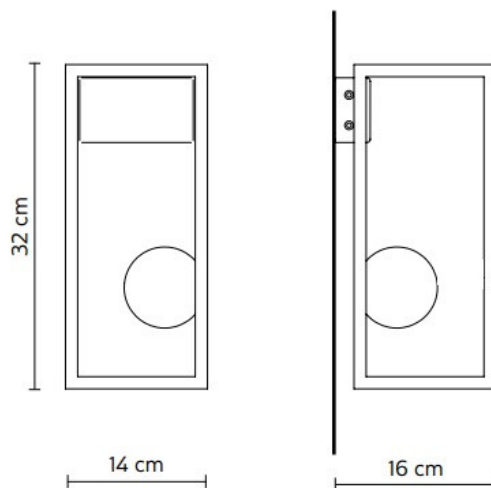

**KARMAN**

**Karman Abachina LED Wall Light**

LA10580/W

SOURCE: <https://www.davidvillagelighting.co.uk/product/Karman-Abachina-LED-Wall-Light/10000521>

**PRODUCT DESCRIPTION**

**Designer:** Edmondo Testaguzza

This Karman LED wall light is available in two sleek monochrome colours, black and white. Both of which exaggerate the stunning spheres of light that almost appear to be floating within the metal frame. Due to its high IP rating, this wall light can be used as an interior or exterior light and brings a designer touch to anywhere in or outside your home.

**PRODUCT SPECIFICATION**

- Light Source:** 3.2W, 3000K, 410 Lumens
- IP Code:** 44
- Dimming:** Non-dimmable
- Dimensions:** 32cm height  
14cm width  
16cm depth from wall

**For all sales and technical enquiries, please contact:**