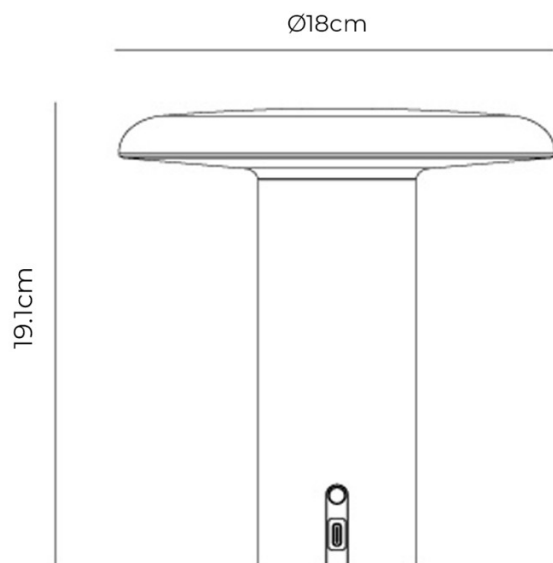

The Takku LED Portable is the perfect solution for work and living spaces, with the ability to be carried around your entire interior for handy and functional lighting. The table lamp comes with an integrated dimmer switch on the stem so you can adjust the light intensity in three steps. The portable lamp also charges using the included USB-C cable and lasts for up to 32 hours when on the lowest light intensity. Available in six chic colours to suit all your needs.

PRODUCT SPECIFICATION

Light Source: 2.4W, 3000K, 145 Lumens

IP Code: 20

Dimming: Integrated dimmer on the product

Dimensions: Shade: Ø18cm
Height: 19.1cm
Base: Ø6.5cm
Charger Cable Length: 75cm

For all sales and technical enquiries, please contact: