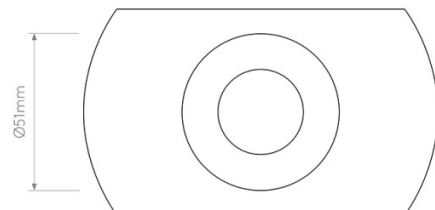

The Trimless Mini is wired in, dimmable depending on the lamp selected, and requires no separate driver. It uses a 35mm GU10 lamp and coordinates with the rest of the Trimless collection. The fitting is suitable for mounting on flammable materials, but must not be covered with thermal insulation. Most suited to hallways, alcoves, smaller rooms, and new ceiling schemes where a plastered-in recessed light is required.

PRODUCT SPECIFICATION

Light Source: 1 x Max 4W GU10 MR11 35mm LED (Excluded)

IP Code: 20

Dimming: Dimmable via mains phase dimming.

Dimensions: Fixture: Ø5.1cm
Depth: 11.8cm

For all sales and technical enquiries, please contact: