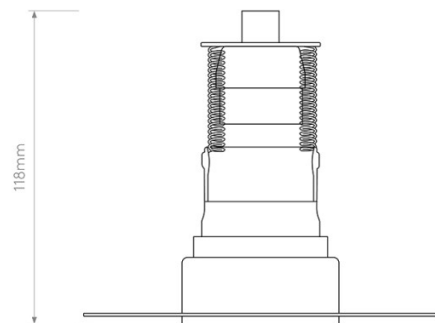

Astro Trimless Mini Recessed Light is a petite, simple recessed downlight in a Matt White finish, intended for ceiling installation before plastering. Once plastered in, the fitting gives a clean finish with only the small recessed opening visible.

The small format makes the Trimless Mini useful in tighter areas such as hallways and alcoves, where a larger downlight may not be needed. It can also be used in multiples where several small points of downward light are preferred, keeping the ceiling detail neat across a run or group of fittings.

The Trimless Mini is wired in, dimmable depending on the lamp selected, and requires no separate driver. It uses a 35mm GU10 lamp and coordinates with the rest of the Trimless collection. The fitting is suitable for mounting on flammable materials, but must not be covered with thermal insulation. Most suited to hallways, alcoves, smaller rooms, and new ceiling schemes where a plastered-in recessed light is required.

PRODUCT SPECIFICATION

Light Source: 1 x Max 4W GU10 MR11 35mm LED (Excluded)

IP Code: 20

Dimming: Dimmable via mains phase dimming.

Dimensions: Fixture: Ø5.1cm
Depth: 11.8cm

For all sales and technical enquiries, please contact: