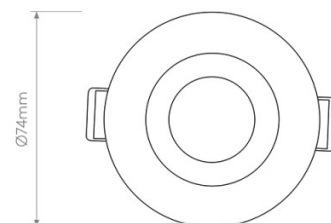

Astro Minima Mini Recessed Light is a petite, simple recessed downlight for smaller spaces such as hallways and alcoves. It can be retrofitted into an existing ceiling, giving a clean finish without the fitting taking up much visual space.

Minima Mini uses one LED GU10 lamp, sold separately, and can be dimmed when used with a compatible dimmable bulb. It is wired in, Class II double insulated, and suitable for mounting on flammable surfaces.

Best suited to hallways, alcoves, small rooms, kitchens, and bedrooms.

PRODUCT SPECIFICATION

Light Source: 1 x Max 4W GU10 LED (Excluded)

IP Code: 20

Dimming: Dimmable via mains phase dimming.

Dimensions: Depth: 11.8cm
 Fixture: Ø7.4cm
 Cutout: Ø6.2cm
 Recess Depth: 11.7cm