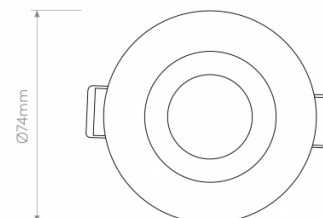

#### Minima Mini Recessed Ceiling Light by Astro

The Minima Mini recessed lamp is part of the [Astro Minima collection](#), a subtle and functional range that provides effective lighting. The Minima Mini is best used in small rooms and alcoves, being able to highlight certain features of your interior with an atmospheric and useful glow.

Available in matt black or matt white, the Minima Mini recessed ceiling lamp can be used in a wide variety of settings, whether at home or at work. The recessed light can also be installed retrospectively into the ceiling for ease of use and will create a clean and minimalist look in any design scheme. The Minima Mini also comes with a honeycomb louvre which helps to reduce glare.

### PRODUCT SPECIFICATION

**Light Source:** 1 x Max 4W GU10 MR11 35mm LED (excluded)

**IP Code:** 20

**Dimming:** Dimmable via mains phase dimming.

**Dimensions:** Ø7.4cm  
Depth: 11.8cm

For all sales and technical enquiries, please contact: