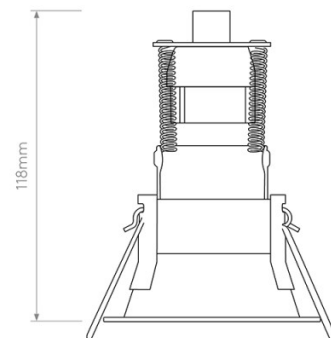

Astro Minima Mini Recessed Light is a petite, simple recessed downlight for smaller spaces such as hallways and alcoves. It can be retrofitted into an existing ceiling, giving a clean finish without the fitting taking up much visual space.

Minima Mini uses one LED GU10 lamp, sold separately, and can be dimmed when used with a compatible dimmable bulb. It is wired in, Class II double insulated, and suitable for mounting on flammable surfaces.

Best suited to hallways, alcoves, small rooms, kitchens, and bedrooms.

PRODUCT SPECIFICATION

Light Source: 1 x Max 4W GU10 LED (Excluded)

IP Code: 20

Dimming: Dimmable via mains phase dimming.

Dimensions: Depth: 11.8cm
 Fixture: Ø7.4cm
 Cutout: Ø6.2cm
 Recess Depth: 11.7cm