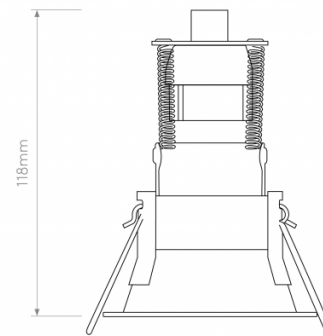

#### Minima Mini Recessed Ceiling Light by Astro

The Minima Mini recessed lamp is part of the [Astro Minima collection](#), a subtle and functional range that provides effective lighting. The Minima Mini is best used in small rooms and alcoves, being able to highlight certain features of your interior with an atmospheric and useful glow.

Available in matt black or matt white, the Minima Mini recessed ceiling lamp can be used in a wide variety of settings, whether at home or at work. The recessed light can also be installed retrospectively into the ceiling for ease of use and will create a clean and minimalist look in any design scheme. The Minima Mini also comes with a honeycomb louvre which helps to reduce glare.

### PRODUCT SPECIFICATION

**Light Source:** 1 x Max 4W GU10 MR11 35mm LED (excluded)

**IP Code:** 20

**Dimming:** Dimmable via mains phase dimming.

**Dimensions:** Ø7.4cm  
Depth: 11.8cm

For all sales and technical enquiries, please contact: