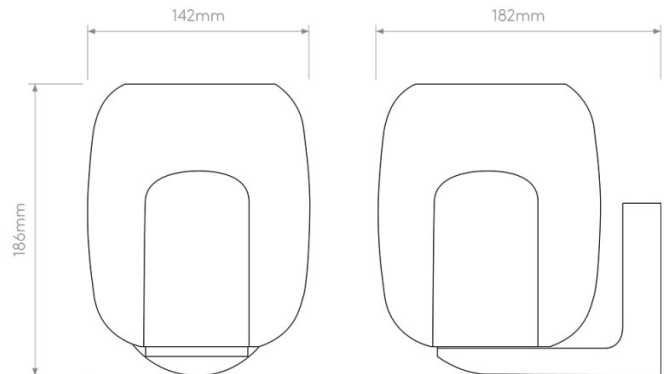

PRODUCT SPECIFICATION

Light Source: 1 x Max 3.5W G9 LED (Excluded)

IP Code: 44

Dimming: Dimmable via mains phase dimming.

Dimensions: Shade: Ø14.2cm
Height: 18.6cm
Depth: 18.2cm

For all sales and technical enquiries, please contact: