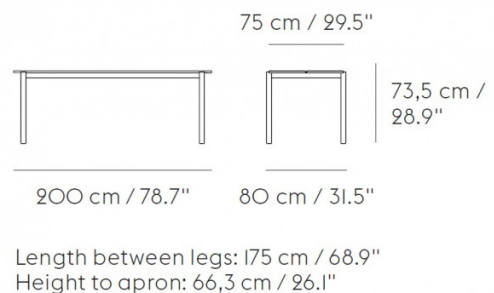

MUUTO

Muuto Linear Steel Table

LA10570/T

SOURCE: <https://www.davidvillagelighting.co.uk/product/Muuto-Linear-Steel-Table/10000492>

PRODUCT DESCRIPTION

Designer: Thomas Bentzen

Muuto Linear Steel Table

Danish designer Thomas Bentzen brings the concepts of longevity and functionality to durable contemporary outdoor furniture. The Linear Steel collection is defined by clean and elegant lines and curved legs. The Linear Steel Table with a sophisticated design is the perfect outdoor solution. Available in two sizes - 140cm in length for small areas, and a longer version at 200cm for bigger spaces. Suitable for both residential and commercial spaces the Linear Steel table is definitely a timeless piece.

PRODUCT SPECIFICATION

- Dimensions: Small:**
 Length: 140cm
 Width: 80cm
 Height: 73.5cm
- Large:**
 Length: 200cm
 Width: 80cm
 Height: 73.5cm

For all sales and technical enquiries, please contact:

+44 (0)114 263 4266