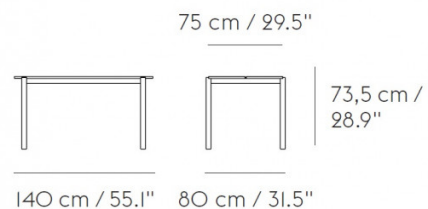

MUUTO

Muuto Linear Steel Table

LA10570/T

SOURCE: <https://www.davidvillagelighting.co.uk/product/Muuto-Linear-Steel-Table/10000492>

PRODUCT DESCRIPTION

Designer: Thomas Bentzen

Muuto Linear Steel Table

Danish designer Thomas Bentzen brings the concepts of longevity and functionality to durable contemporary outdoor furniture. The Linear Steel collection is defined by clean and elegant lines and curved legs. The Linear Steel Table with a sophisticated design is the perfect outdoor solution. Available in two sizes - 140cm in length for small areas, and a longer version at 200cm for bigger spaces. Suitable for both residential and commercial spaces the Linear Steel table is definitely a timeless piece.

PRODUCT SPECIFICATION

- Dimensions: Small:**
 Length: 140cm
 Width: 80cm
 Height: 73.5cm
- Large:**
 Length: 200cm
 Width: 80cm
 Height: 73.5cm

For all sales and technical enquiries, please contact:

+44 (0)114 263 4266