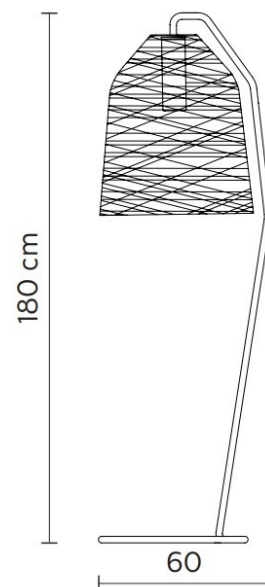

KARMAN

Karman Black Out Outdoor Floor Lamp

LA10559/F

SOURCE: <https://www.davidvillagelighting.co.uk/product/Karman-Black-Out-Outdoor-Floor-Lamp/10000450>

PRODUCT DESCRIPTION

Designer: Matteo Ugolini

Karman Black Out Outdoor Floor Lamp

The Black Out floor lamp was designed by the creator and founder of Karman, Matteo Ugolini. The design of this lamp features a fiberglass shade that is available in an opaque finish. These two shades allow for an ambient outpouring of light that creates the perfect atmosphere in your outdoor space. The gaps created in the shade by the weaved fiberglass provide glimmering glimpses of light that shine through. This lattice of fiberglass demonstrates the creativeness and uniqueness of Matteo Ugolini's designs. Ugolini says his designs aim to 'excite and create emotion', this is beautifully achieved with the Black Out outdoor floor lamp. This floor lamp by Karman would be an ideal addition to any outdoor space, from a terrace to a large lawn space, providing a glimmering ambiance. Pair this Black Out floor lamp with the [Black Out outdoor pendant](#).

PRODUCT SPECIFICATION

Light Source: 1 x max 28W E27 LED (excluded)

IP Code: 65

Dimensions: 180cm height
60cm base width

For all sales and technical enquiries, please contact:

+44 (0)114 263 4266

info@davidvillagelighting.co.uk