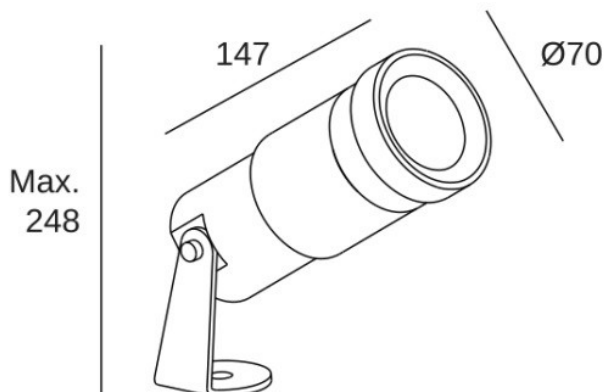

This handy spotlight emits a warming 3000k beam of light that is ideal for lighting your way in gardens and outdoor settings. The powerful 6W LED light will fill your outdoor space with a warming glow that will brighten the duller days. Available in a grey or brown colour, you have the choice to make these lights camouflage themselves into the setting or show them off. The hardy aluminum body and stand have an IP rating of 66 that making it outdoor friendly and a reliable fixture in your exterior spaces.

PRODUCT SPECIFICATION

Light Source: 6W, 3000K, 643 lumens

IP Code: 66

Dimming: Non-dimmable

Dimensions: Ø7cm shade
14.7cm length
24.8cm max height

For all sales and technical enquiries, please contact:

+44 (0)114 263 4266