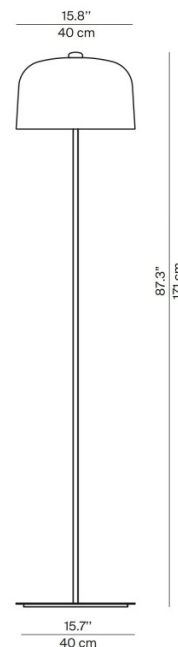

Luceplan Zile Floor Lamp

LA10554/F

SOURCE: <https://www.davidvillagelighting.co.uk/product/Luceplan-Zile-Floor-Lamp/10000432>

PRODUCT DESCRIPTION

Designer: Archirivolto

Zile Floor Lamp by Luceplan

A part of the [Luceplan Zile collection](#), the Zile floor lamp features a biodurable polymer diffuser from 80% renewable sources, putting sustainability first in its design. The floor light was designed by Archirivolto, an Italian studio which seeks to make beauty accessible. This is clearly seen in the floor lamp, as it features four gorgeous matt colour finishes which lend a natural yet elegant touch to any interior.

Made from metal for a long lifetime, the Zile floor light creates a diffused glow which spreads evenly in the room. Perfect as a reading light or for creating general ambience, the Zile also features a handy dimmer switch for complete user control. Use in a wide variety of settings for a beautiful and functional luminaire.

PRODUCT SPECIFICATION

Light Source: 1 x Max 15W E27 LED (excluded)

IP Code: 20

Dimming: In line dimmer included on cable.

Dimensions: Height: 171cm
Shade: Ø40cm
Base: Ø40cm
Cable Length: 270cm

For all sales and technical enquiries, please contact: