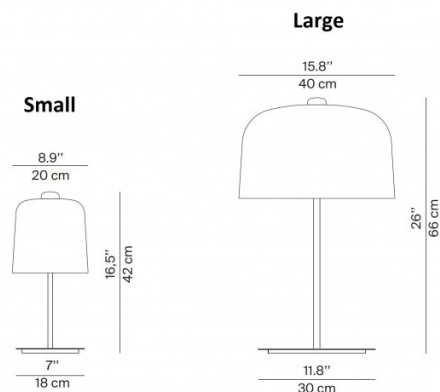

## PRODUCT SPECIFICATION

**Light Source:** 1 x Max 15W E27 LED (excluded)

**IP Code:** 20

**Dimming:** **Small** - In line on/off switch included on cable.  
**Large** - In line dimmer included on cable.

**Dimensions: Small:**  
Shade: Ø20cm  
Height: 42cm  
Base: Ø18cm

**Large:**  
Shade: Ø40cm  
Height: 66cm  
Base: Ø30cm

Cable Length: 230cm

**For all sales and technical enquiries, please contact:**

+44 (0)114 263 4266