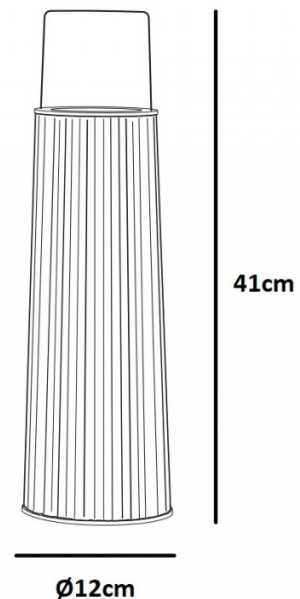

## PRODUCT SPECIFICATION

**Light Source:** 10W, 3000K, 247 Lumens

**IP Code:** 64

**Dimming:** Integrated dimmer on the product.

**Dimensions:** Base: Ø12cm  
Height: 41cm

**For all sales and technical enquiries, please contact:**