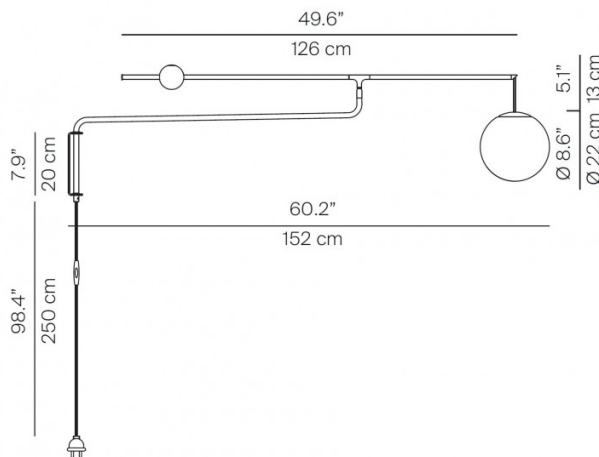

**This wall lamp comes with a cable and plug and must be installed by a socket.**

## PRODUCT SPECIFICATION

**Light Source:** 1 x max 8W E14 LED (excluded)

**IP Code:** 20

**Dimming:** In line dimmer included on cable

**Dimensions:** Height: 280cm  
Depth from Wall: 152cm  
Rod Length: 126cm  
Shade: Ø22cm  
Shade Drop: 35cm  
Cable Length: 250cm