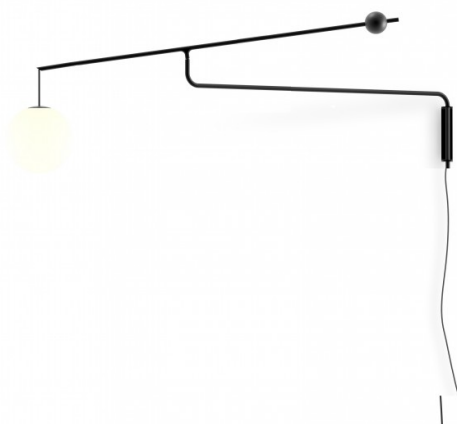

Luceplan Malamata Wall Light

LA10553/W

SOURCE: <https://www.davidvillagelighting.co.uk/product/luceplan-malamata-wall-light/10000429>

PRODUCT DESCRIPTION

Designer: Studio Shulab

Malamata Wall Light by Luceplan

A part of the [Luceplan Malamata collection](#), the Malamata wall light features an intuitive counterweight that allows the user to move the glass lampshade up and down. Deriving its name from the Hebrew term for 'up and down', the design duo Studio Shulab pay homage to their Israeli heritage and upbringing.

The wall light can be moved up and down by pressing the button on the metal sphere located on the rod and then sliding it across to the desired position. The shade is made from glass, ensuring a nice, diffused glow that is warm and welcoming. Available in matt black or brushed brass, the Malamata wall lamp also comes with a dimmer switch to control the ambience and can be used in a wide variety of interiors.

This wall lamp comes with a cable and plug and must be installed by a socket.

PRODUCT SPECIFICATION

Light Source: 1 x max 8W E14 LED (excluded)

IP Code: 20

Dimming: In line dimmer included on cable

Dimensions: Height: 280cm
Depth from Wall: 152cm
Rod Length: 126cm
Shade: Ø22cm
Shade Drop: 35cm
Cable Length: 250cm