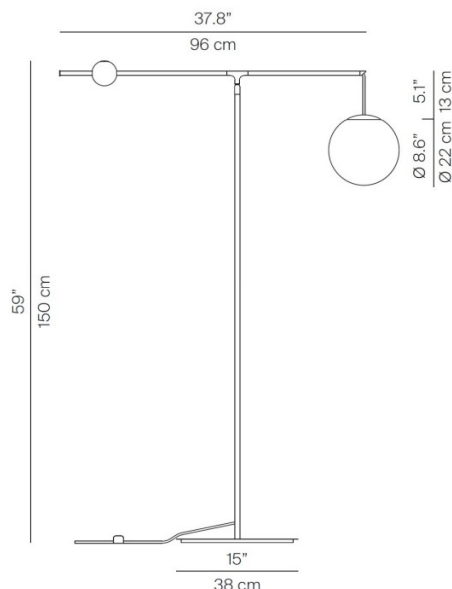

PRODUCT SPECIFICATION

Light Source: 1 x max 8W E14 LED (excluded)

IP Code: 20

Dimming: In line dimmer included on cable

Dimensions: Height: 150cm
Base Width: Ø38cm
Length: 96cm
Shade: Ø22cm
Shade Drop: 35cm
Cable Length: 335cm