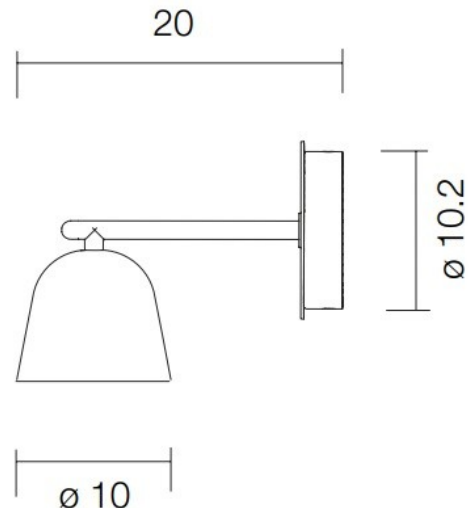

PRODUCT SPECIFICATION

Light Source: 8W, 2700K, 630 lumens

IP Code: 20

Dimming: Dimmable via mains phase dimming.

Dimensions: Ø10cm shade
20cm depth from wall
Ø10.2cm wall mount

For all sales and technical enquiries, please contact: