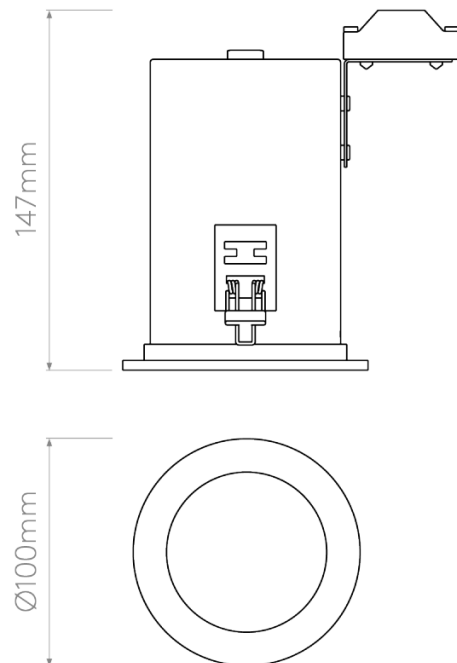

Astro Taro Round Adjustable and Fire-rated recessed light

Suitable for any interior setting, the Taro Round is fire-rated [90 min BS476 part 21] and adjustable to 35° tilt angle. The Taro Round is also ideal for bathrooms, strictly zone 3, with an IP20 rating.

The recessed light is made of mild steel and is available in a matt white finish. Taro is dimmable, via mains phase dimming, when used with a dimmable light bulb.

PRODUCT SPECIFICATION

Light Source: 1 x Max 6W GU10 LED Dimmable (Excluded)

IP Code: 20

Dimming: Dimmable via mains phase dimming.

Dimensions: Fixture: Ø10cm
Cutting Hole: 8.6cm
Depth: 14.7cm
Recess Depth: 16.7cm

For all sales and technical enquiries, please contact:

+44 (0)114 263 4266