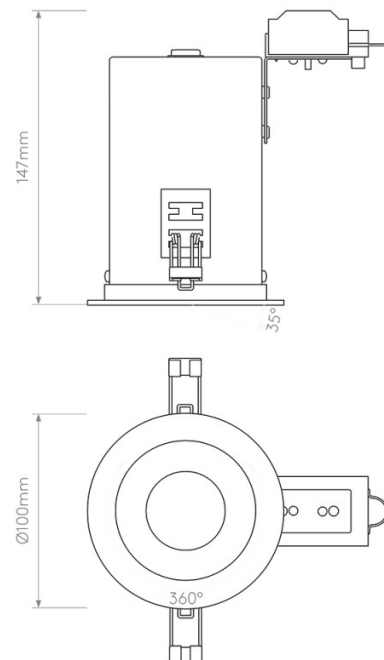

The adjustable head gives 15° tilt and 360° rotation, so the light can be angled after installation towards a wall, walkway, work surface, or feature. This makes the Taro Round useful where a standard fixed downlight would not give enough control, such as along a hallway, above kitchen worktops, or in rooms where the lighting needs to pick out different areas.

The Taro Round is wired in, unswitched, and dimmable depending on the lamp selected, with no separate driver required. It is fire-rated to 90 minutes and must not be covered with thermal insulation or mounted in flammable materials. Most suited to kitchens, hallways, living rooms, bedrooms, and interior ceilings where adjustable recessed lighting is required.

PRODUCT SPECIFICATION

Light Source: 1 x Max 6W GU10 LED Dimmable (Excluded)

IP Code: 20

Dimming: Dimmable via mains phase dimming.

Dimensions: Fixture: Ø10cm
Cutting Hole: 8.6cm
Depth: 14.7cm
Recess Depth: 16.7cm