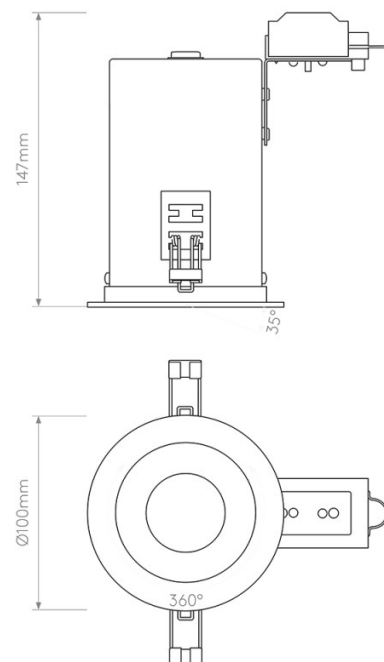

The adjustable head gives 15° tilt and 360° rotation, so the light can be angled after installation towards a wall, walkway, work surface, or feature. This makes the Taro Round useful where a standard fixed downlight would not give enough control, such as along a hallway, above kitchen worktops, or in rooms where the lighting needs to pick out different areas.

The Taro Round is wired in, unswitched, and dimmable depending on the lamp selected, with no separate driver required. It is fire-rated to 90 minutes and must not be covered with thermal insulation or mounted in flammable materials. Most suited to kitchens, hallways, living rooms, bedrooms, and interior ceilings where adjustable recessed lighting is required.

PRODUCT SPECIFICATION

Light Source: 1 x Max 6W GU10 LED Dimmable (Excluded)

IP Code: 20

Dimming: Dimmable via mains phase dimming.

Dimensions: Fixture: Ø10cm
Cutting Hole: 8.6cm
Depth: 14.7cm
Recess Depth: 16.7cm