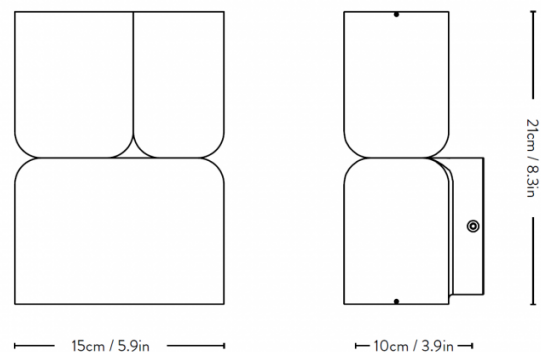

The Tabata Wall Light is comprised of three interconnected parts, which, upon installation, can be oriented to direct light as required. When switched on, the light is cast outward, bathing the surrounding wall in a warm glow. The luminaire is crafted from high-gloss painted and polished aluminium, available in a choice of Black, Silky Grey, Dark Burgundy & Vermillion Red, or Deep Blue and Ivory. Its bold form creates sculptural presence and emits gentle lighting, perfect for adding a welcoming ambience in both residential and commercial environments.

PRODUCT SPECIFICATION

Light Source: 4 x Max 5W LED GU10 (Excluded)

IP Code: 20

Dimming: Dimmable via mains phase dimming.

Dimensions: Height: 21cm  
Width: 15cm  
Depth: 10cm

LN10

**For all sales and technical enquiries, please contact:**